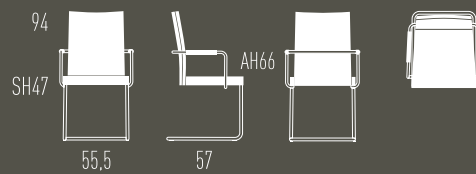

AURA

Freischwinger high |
Cantilever Chair high

Freischwinger mit hohem Rücken (high). Stahlrohrgestell rund. Sitzbereich mit dauerelastischem Gewebe bespannt und mit einem Formschaumelement konfektioniert. Rücken umschäumt. Sitz und Rücken gepolstert und bezogen. Armlehne aus Stahlrohr. Kunststoffgleiter (Feltgleiter optional). Ausführungen gemäß Preisliste.