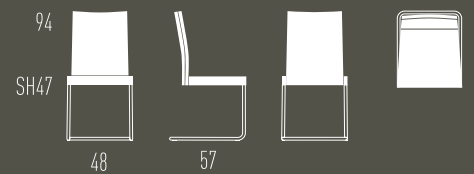

Cantilever with a high backrest. Round tubular steel frame. Seat area covered with a durable stretch fabric, finished with foam padding. Back padded. Seat and back upholstered and covered. Tubular steel armrests. Plastic gliders (felt gliders optional). Design options as per pricelist.