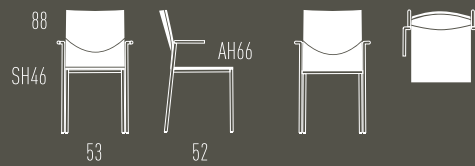

THE STYLISH EXTENDED FAMILY

One design concept, many prototypes: be they conventional, cantilever, stackable, or barstools – perhaps the swivel-type with pneumatic springs and backrests – aside from its wide-ranging variations and comfort, GLOOH always conveys an unmistakable design. Small wonder that GLOOH has been an international award winner time and again.

HOLZ | WOOD

STÜHLE
CHAIRS

GLOOH

Stuhl | Chair

Stuhl mit und ohne Armlehne. Stahlrohrgestell rund.
Sitzschale aus Formschichtholz. Stapelbar. Kunststoffglei-
ter (Filzgleiter optional). Ausführungen gemäß Preisliste.

A chair with or without armrests. Round tubular steel
frame. Seat shell of moulded laminated plywood.
Stackable. Plastic gliders (felt gliders optional).
Design options as per pricelist.

GLOOH

Freischwinger | Cantilever Chair